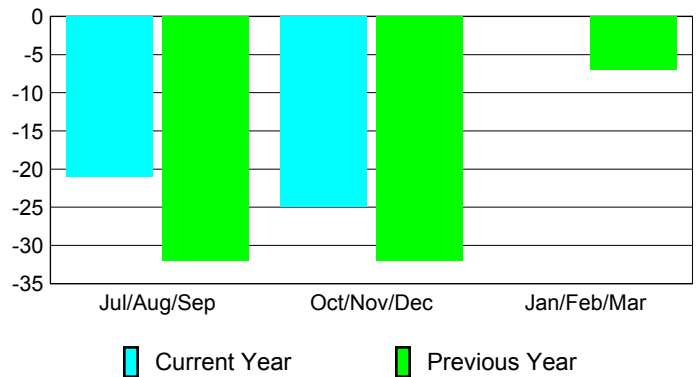

Membership Results
2012-2013

Membership
2011-2012

Month	Net Memb Goal	Actual New Memb	Actual Dropped Memb	Gain/Loss of Memb	Gain/Loss of Memb
Jul/Aug/Sep		24	-45	-21	-32
Oct/Nov/Dec		46	-71	-25	-32
Jan/Feb/Mar					-7
Totals		70	-116	-46	-71

Membership Results 2012-2013

Goal, New, Dropped, Gain/Loss

Comparison of Membership Gain/Loss

Current Year Compared to the Previous Year

Gender Comparison 2012-2013

Jan/Feb/Mar

Male

Female