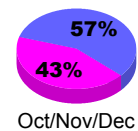

Membership Results
2012-2013

Membership
2011-2012

Month	Net Memb Goal	Actual New Memb	Actual Dropped Memb	Gain/Loss of Memb	Gain/Loss of Memb
Jul/Aug/Sep		24	-45	-21	-32
Oct/Nov/Dec		46	-71	-25	-32
Jan/Feb/Mar					-7
Totals		70	-116	-46	-71

Membership Results 2012-2013

Goal, New, Dropped, Gain/Loss

Comparison of Membership Gain/Loss

Current Year Compared to the Previous Year

Gender Comparison 2012-2013

Jan/Feb/Mar

Male

Female