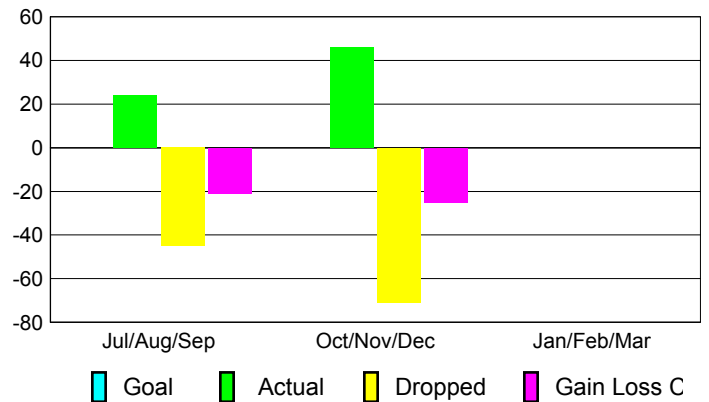

Membership Results 2012-2013

Goal, New, Dropped, Gain/Loss

Comparison of Membership Gain/Loss

Current Year Compared to the Previous Year